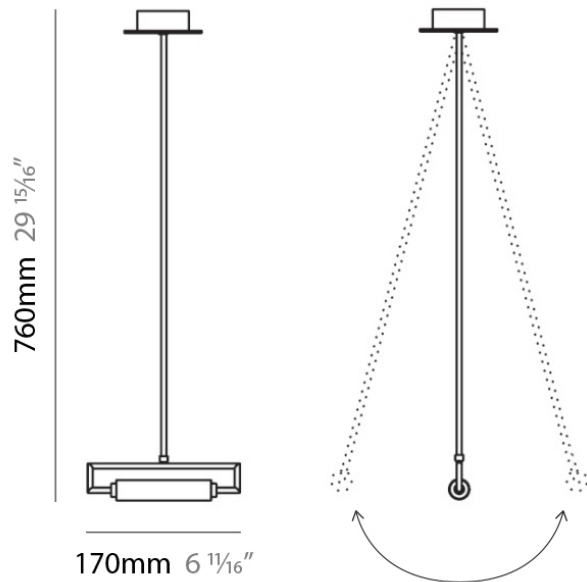

GLIM MINI SUSPENSION

D81040

GENERAL

Series: Glim Mini
Brand: Panzeri
Division: Design
Mounting Type: Suspension
Mounting Location: Ceiling
Subcategory: Pendant

PHYSICAL

Shape: Abstract
Length (mm): 170
Length (in): 6 ³/₄
Height (mm): 760
Height (in): 30
Light Distribution: Omnidirectional
Weight (kg): 1.4
Weight (lbs): 3
Diffuser: Matte White Printed Pyrex
Fixture Finish: Chrome
Fixture Material: Metal

ELECTRICAL

Number of Lamps: 1
Lamp Type: LED Retrofit
Lamp Shape: T4
Bulb Included: Bulb Not Included
Total Output Wattage (W): 3
Max. Wattage Per Lamp (W): 3
Lamp Base: G9
Input Voltage (V): 120

LED

OPTICAL

RATINGS AND CERTIFICATIONS

Certified By: CSA Certified to UL and CSA Standards
IP rating: IP40

PROJECT
TYPE
NOTES
QUANTITY
DATE